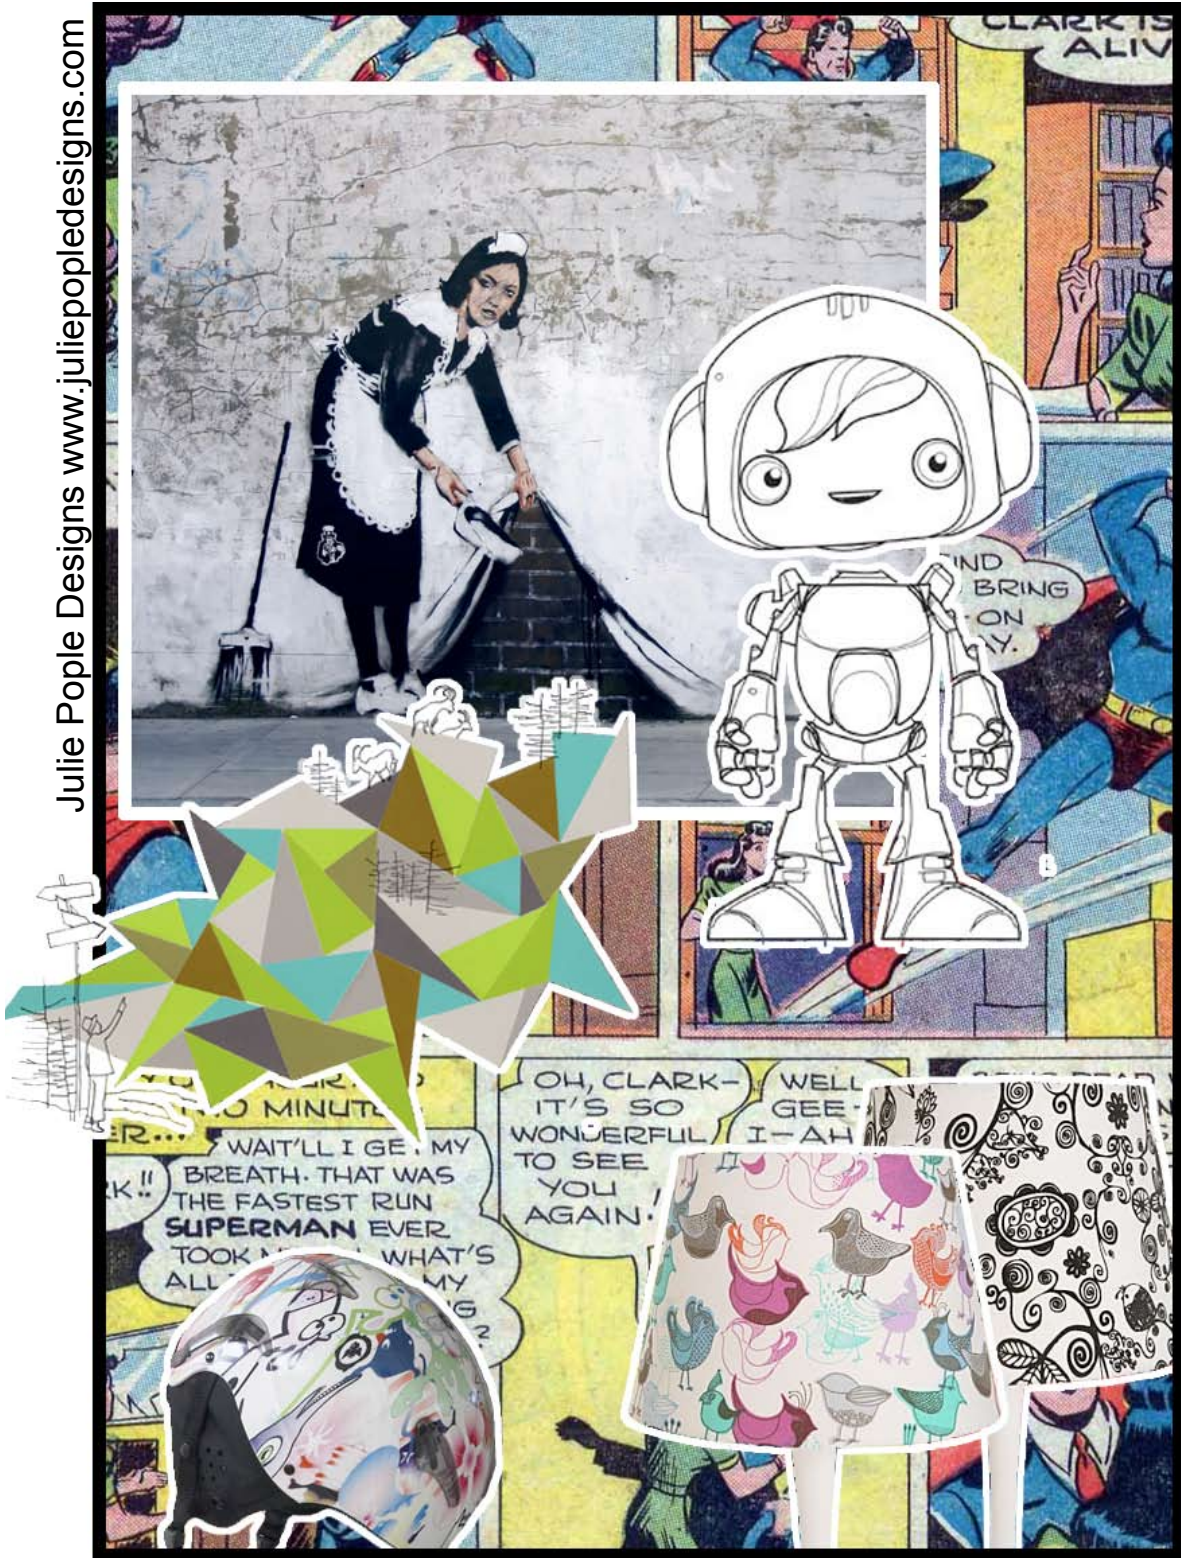

Comic Book Chic

Julie Pople Designs www.juliepopledesigns.com

- **Comic book colours**
- **Surreal decorative icons**
- **Urban art enters the mainstream**